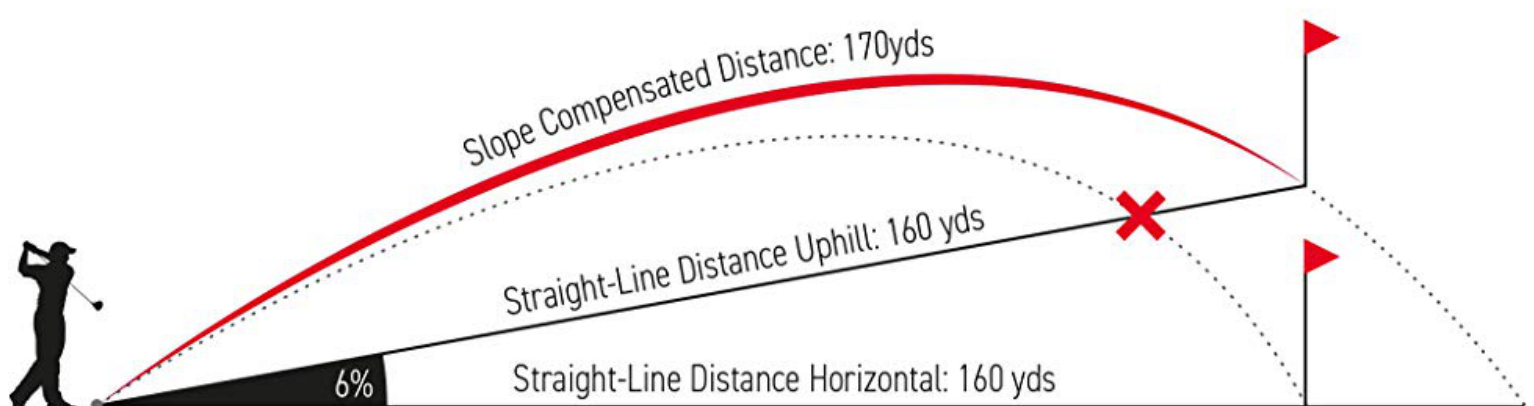

GOLF BUDDY

ACCURACY MATTERS™

aim L10

Pin finder

Vibration lock

Slope adjusted distance

GOLFBUDDY aim L10 Laser Rangefinder with Slope Compensation - THE #1 OFFICIAL LASER of THE SYMETRA TOUR*

The aim L10 is a compact and sporty laser rangefinder with slope compensation technology. Choose from three targeting modes: Standard, Scan and Pin. The vibration alert when the target is found gives you confirmation you're correctly locked on. The slope-adjusted distances help you to take account of inclines and declines on the course, making club selection even more accurate.

- Ergonomic and sporty design
- 5 - 880 yard range - Accurate to 1 yard
- Measures yards and metres
- Pin finder with vibration mode
- 3 targeting modes (Standard, Scan, Pin)
- 6x Magnification
- Slope on/off switch provides slope-adjusted distances for elevation
- Automatic shut-off after 10 seconds when left unattended
- USGA / R&A compliant – legal for handicap & tournament play
- IPX4 Water resistant
- Lightweight - only 155g
- Hard-wearing carry case with belt hook and easy access toggle closure

Whether you are a golf pro or a casual golfer you know that golf is all about accuracy. GOLFBUDDY are experts in helping you improve your golf game.

*Symetra Tour : The Symetra Tour, previously known as the LPGA Futures Tour and known for sponsorship reasons between 2006 and 2010 as the Duramed FUTURES Tour, is the official developmental golf tour of the LPGA Tour. Tour membership is open to professional women golfers and to qualified amateurs.

Slope Adjusted Distances

The slope adjustment feature shows you the normal yardage PLUS the slope adjusted 'true' yardage distance, taking into consideration any incline or decline you are facing. It can easily be turned off for tournament play and used under USGA / R&A regulations. The 3 targeting modes available are Standard, Scan and Pin, to suit your preference.